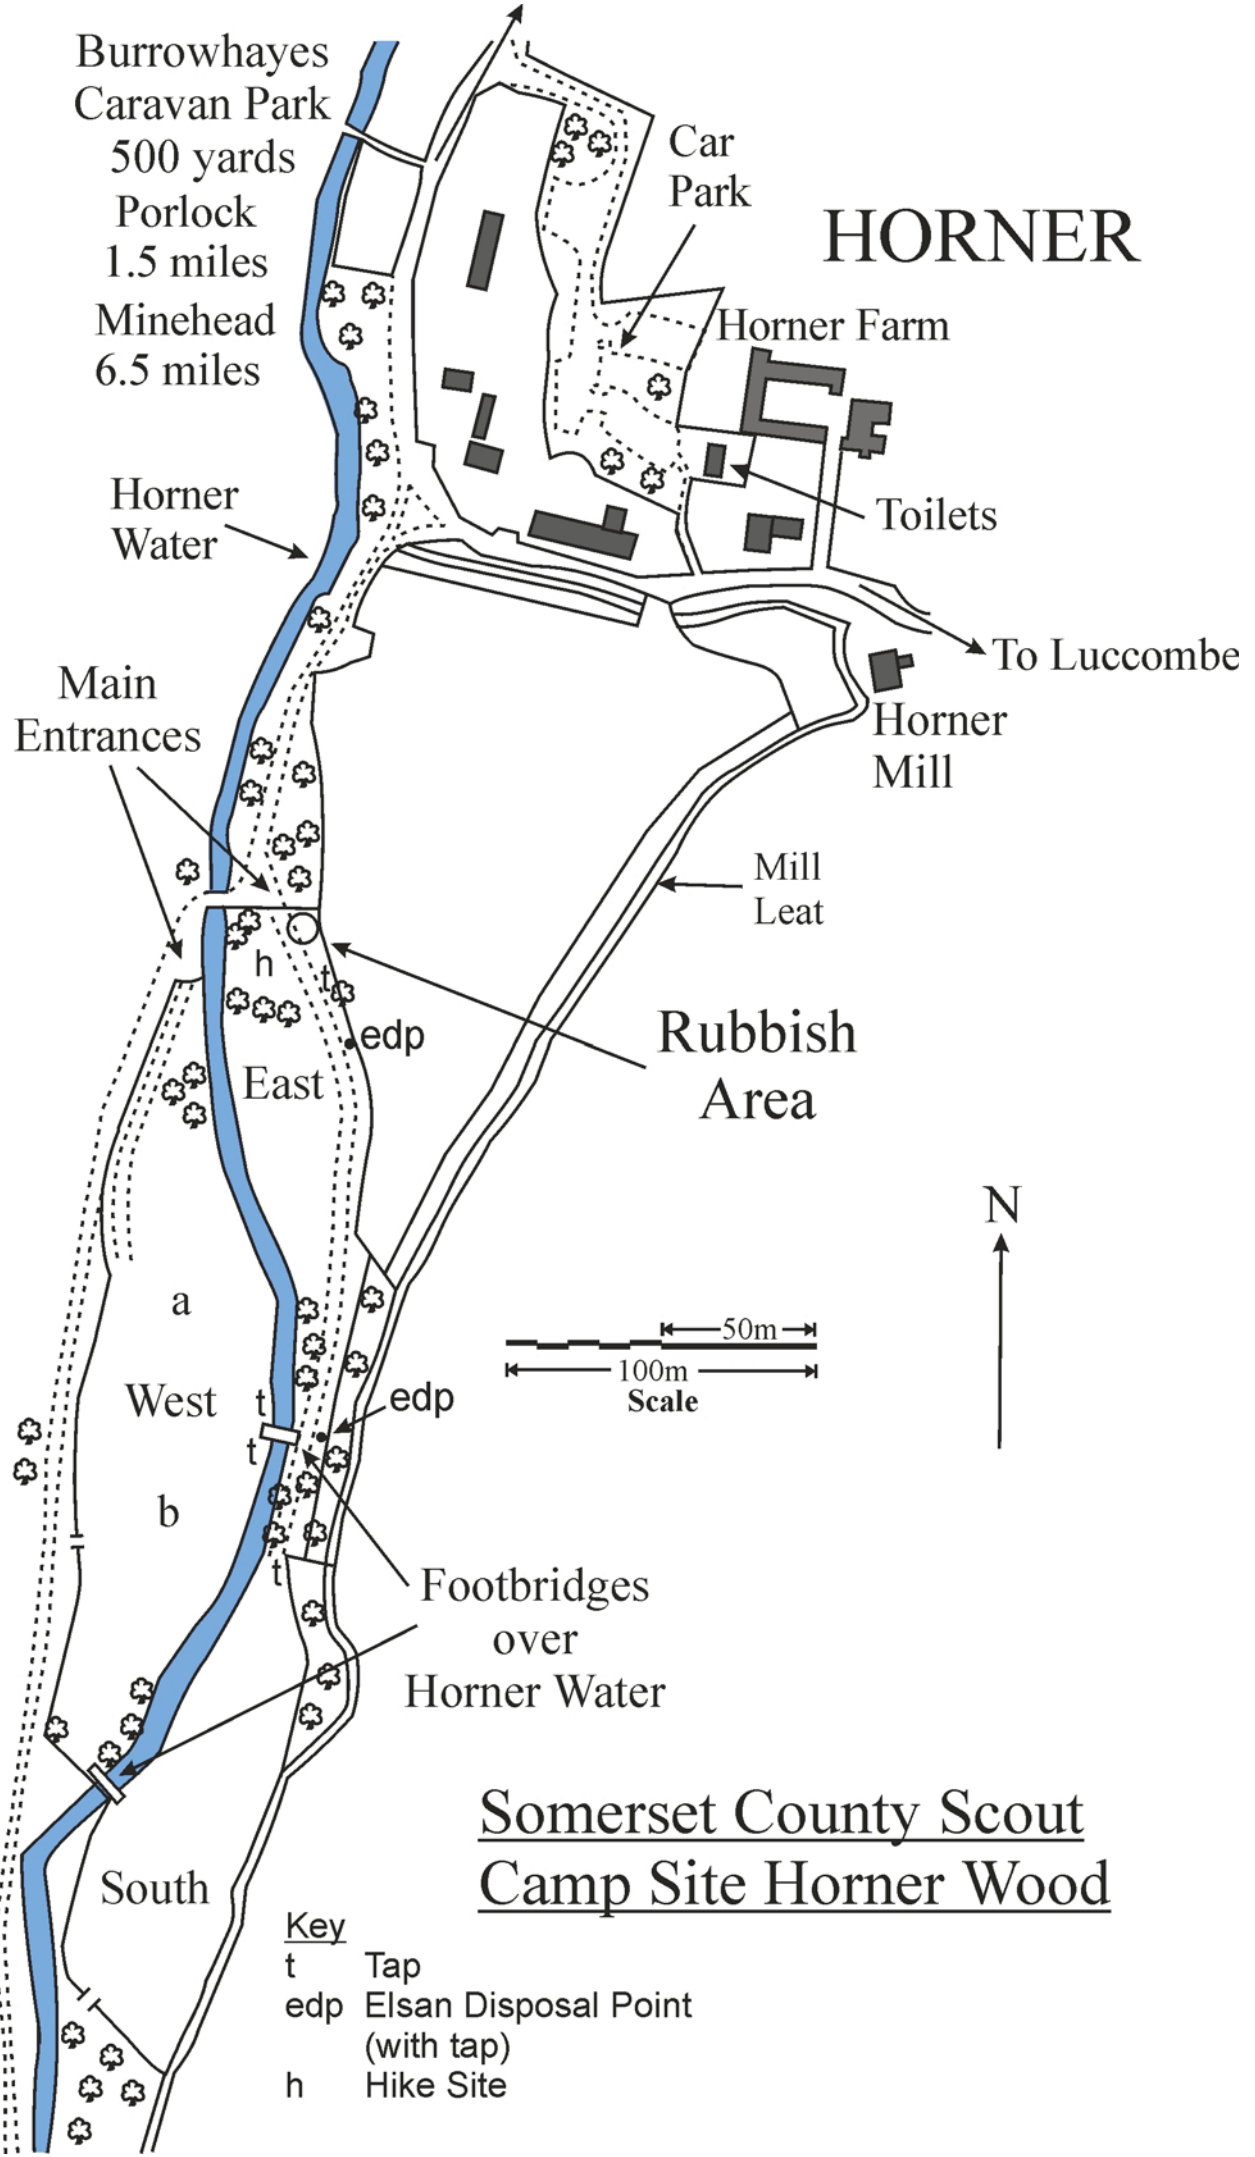

Burrowhayes
Caravan Park
500 yards
Porlock
1.5 miles
Minehead
6.5 miles

HORNER

Toilets

To Luccombe

Horner Mill

Mill Leat

Rubbish Area

Footbridges
over
Horner Water

Somerset County Scout Camp Site Horner Wood

- Key
t Tap
edp Elsan Disposal Point
(with tap)
h Hike Site